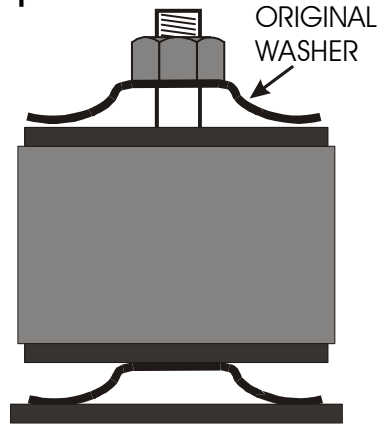

Fitting instructions impreza PFF69-102

Assemble the bush kit PFF69-102
as shown. Use original washers.
Reverse only the washer which is
nearest the locating nut.