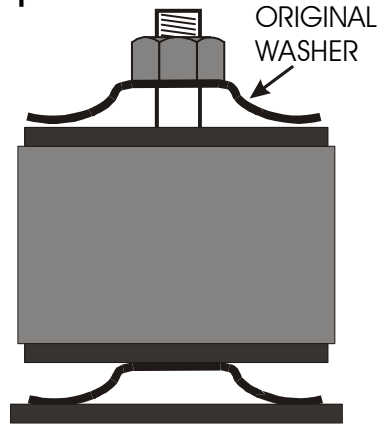

Fitting instructions impreza PFF69-102

**FRONT
OF CAR**

Assemble the bush kit PFF69-102
as shown. Use original washers.
Reverse only the washer which is
nearest the locating nut.