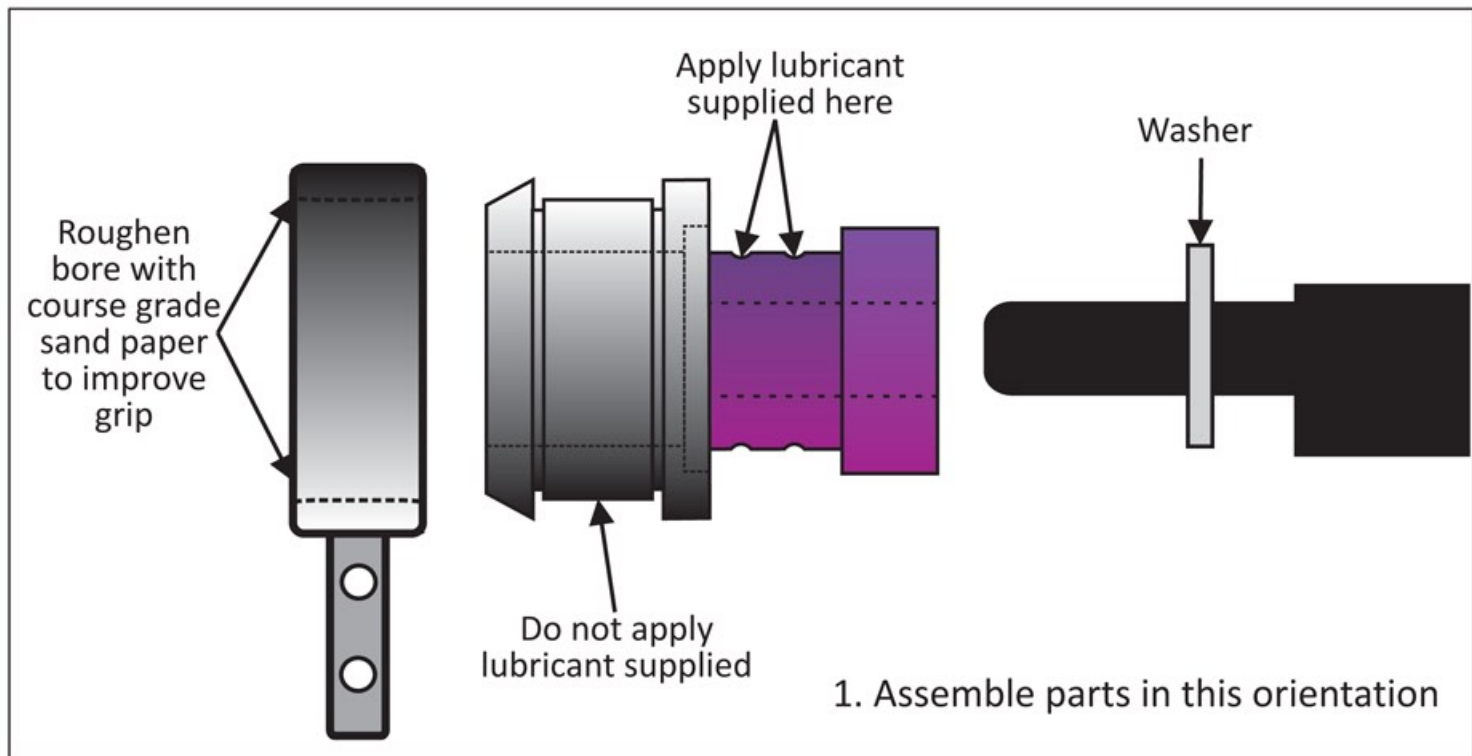

POWERFLEX®

PART NUMBER

PFF5-4601Xi

DESCRIPTION

FRONT WISHBONE, REAR BUSH

INSTALLATION GUIDE

Contents (parts per pack):

- 2 x bushes - outer
- 2 x bushes - inner
- 2 x washers
- 1 x grease

Please read the complete fitting instructions and check package components before fitment.

These fitting instructions are to be used as a guide and in conjunction with workshop manual.

It is recommended that:

- all work to be carried out by a licenced technician;
- all safety precautions adhered to;
- wheel alignment to be checked and adjusted as required after any suspension work.

All fasteners must be tensioned to manufacturer's torque settings.

3. Please reset steering geometry after fitting any new suspension bushes