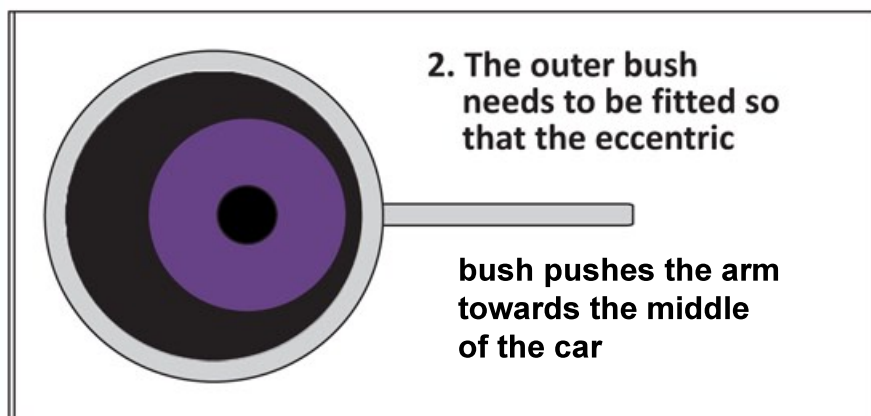

POWERFLEX®

PART NUMBER

PFF5-4601Xi

DESCRIPTION

FRONT WISHBONE, REAR BUSH

INSTALLATION GUIDE

Contents (parts per pack):

- 2 x bushes - outer
- 2 x bushes - inner
- 2 x washers
- 1 x grease

Please read the complete fitting instructions and check package components before fitment.

These fitting instructions are to be used as a guide and in conjunction with workshop manual.

It is recommended that:

- all work to be carried out by a licenced technician;
- all safety precautions adhered to;
- wheel alignment to be checked and adjusted as required after any suspension work.

All fasteners must be tensioned to manufacturer's torque settings.

3. Please reset steering geometry after fitting any new suspension bushes