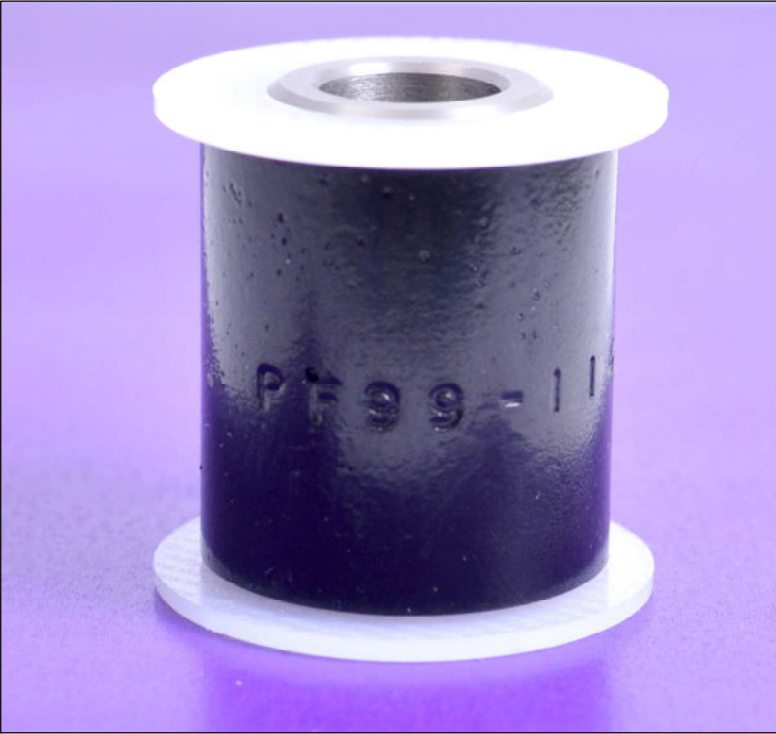

BUSH		
1.	MATERIAL	POLYURETHANE SHORE A 95
2.	COLOUR	BLACK
3.	BORE FINISH	KNURLED BORE
4.	KIT QUANTITY	1
SLEEVE		
1.	MATERIAL	STAINLESS STEEL
2.	LENGTH	39MM
3.	BORE	12MM
4.	KIT QUANTITY	1
TUBE & MOUNTING		
1.	TO SUIT BORE	1/8" , 23.8MM TO 23.95MM
2.	TO SUIT WIDTH	35MM
3.	TO SUIT MOUNTING LENGTH	39MM
4.		
WASHER		
1.	MATERIAL	NYLON
2.	DIAMETER	32MM
3.	THICKNESS	2MM
4.	KIT QUANTITY	2