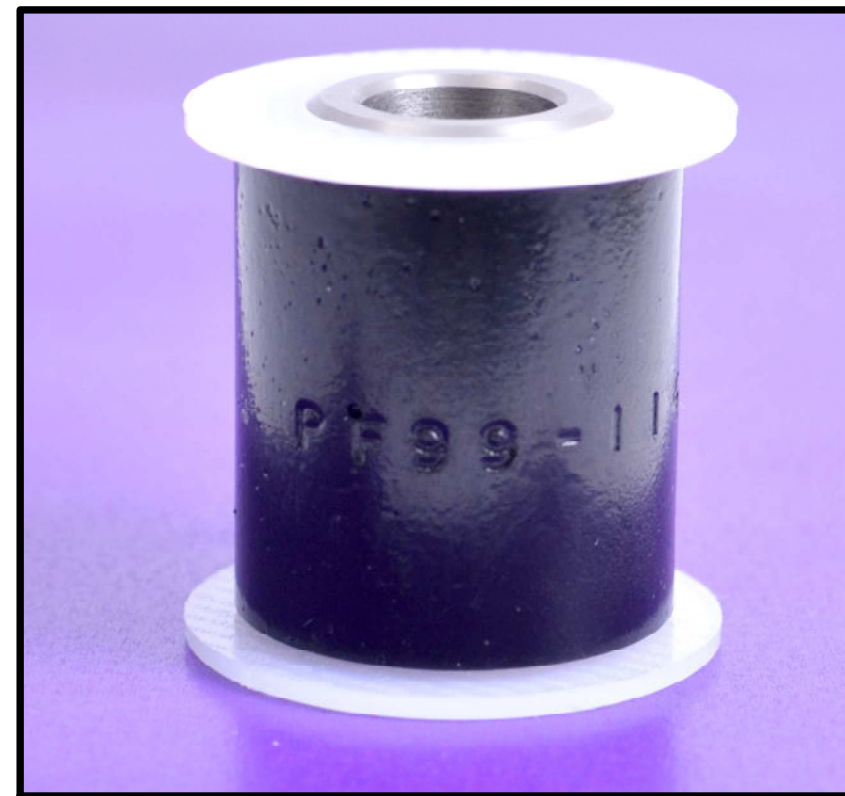

BUSH		
1.	MATERIAL	POLYURETHANE SHORE A 95
2.	COLOUR	BLACK
3.	BORE FINISH	KNURLED BORE
4.	KIT QUANTITY	1
SLEEVE		
1.	MATERIAL	STAINLESS STEEL
2.	LENGTH	38MM
3.	BORE	14MM
4.	KIT QUANTITY	1
TUBE & MOUNTING		
1.	TO SUIT BORE	1 1/6" , 26.9MM TO 27.1MM
2.	TO SUIT WIDTH	31MM
3.	TO SUIT MOUNTING LENGTH	38MM
4.		
WASHER		
1.	MATERIAL	NYLON
2.	DIAMETER	33MM
3.	THICKNESS	3MM
4.	KIT QUANTITY	2

NO	REVISION	BY	CHKD	DATE
0	ORIGINAL ISSUE	P.S.		25/6/12

DESCRIPTION
 KIT CAR BUSH, CATERHAM
 38MM LONG, 14MM BOLT

© COPYRIGHT. ALL RIGHTS RESERVED
 THIS DRAWING IS STRICTLY CONFIDENTIAL AND MUST NOT BE
 COPIED, REPRODUCED OR ADAPTED, NOR MAY ARTICLES BE
 MANUFACTURED IN ACCORDANCE WITH THE DRAWING WITHOUT
 PRIOR WRITTEN PERMISSION OF POWERFLEX.

POWERFLEX
EPTC LTD

MATERIAL
 POLYURETHANE SHORE A 95

DRAWING No.
 99-115-14

REV
 0