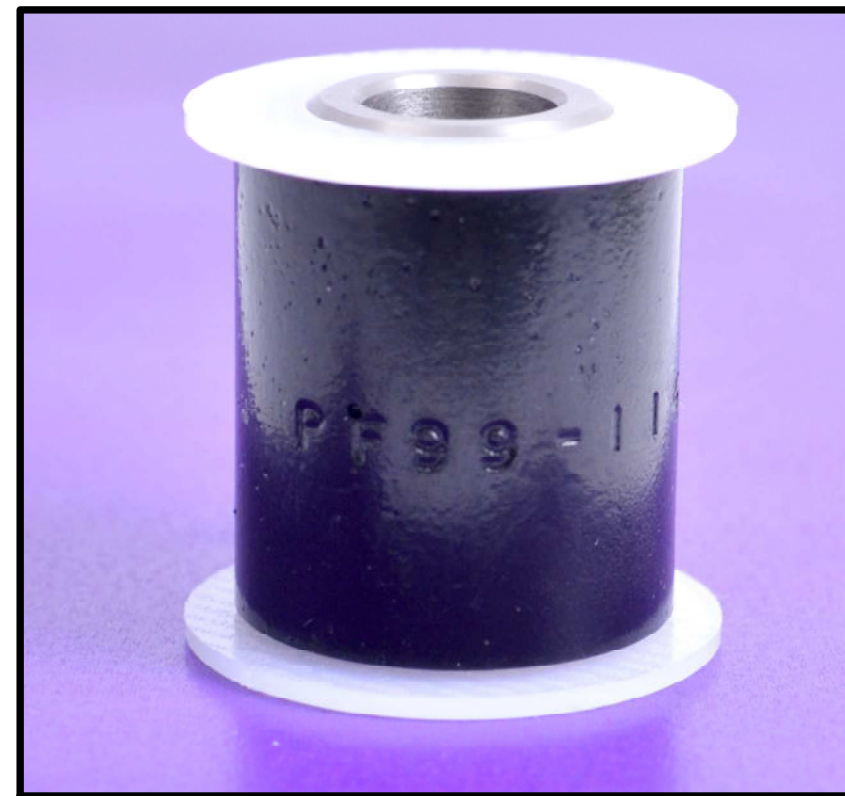

BUSH		
1.	MATERIAL	POLYURETHANE SHORE A 95
2.	COLOUR	BLACK
3.	BORE FINISH	KNURLED BORE
4.	KIT QUANTITY	1
SLEEVE		
1.	MATERIAL	STAINLESS STEEL
2.	LENGTH	38MM
3.	BORE	12MM
4.	KIT QUANTITY	1
TUBE & MOUNTING		
1.	TO SUIT BORE	1 1/16" , 26.9MM TO 27.1MM
2.	TO SUIT WIDTH	31MM
3.	TO SUIT MOUNTING LENGTH	38MM
4.		
WASHER		
1.	MATERIAL	NYLON
2.	DIAMETER	33MM
3.	THICKNESS	3MM
4.	KIT QUANTITY	2

DESCRIPTION  
KIT CAR BUSH, CATERHAM  
38MM LONG, 12MM BOLT

© COPYRIGHT. ALL RIGHTS RESERVED  
THIS DRAWING IS STRICTLY CONFIDENTIAL AND MUST NOT BE  
COPIED, REPRODUCED OR ADAPTED, NOR MAY ARTICLES BE  
MANUFACTURED IN ACCORDANCE WITH THE DRAWING WITHOUT  
PRIOR WRITTEN PERMISSION OF POWERFLEX.