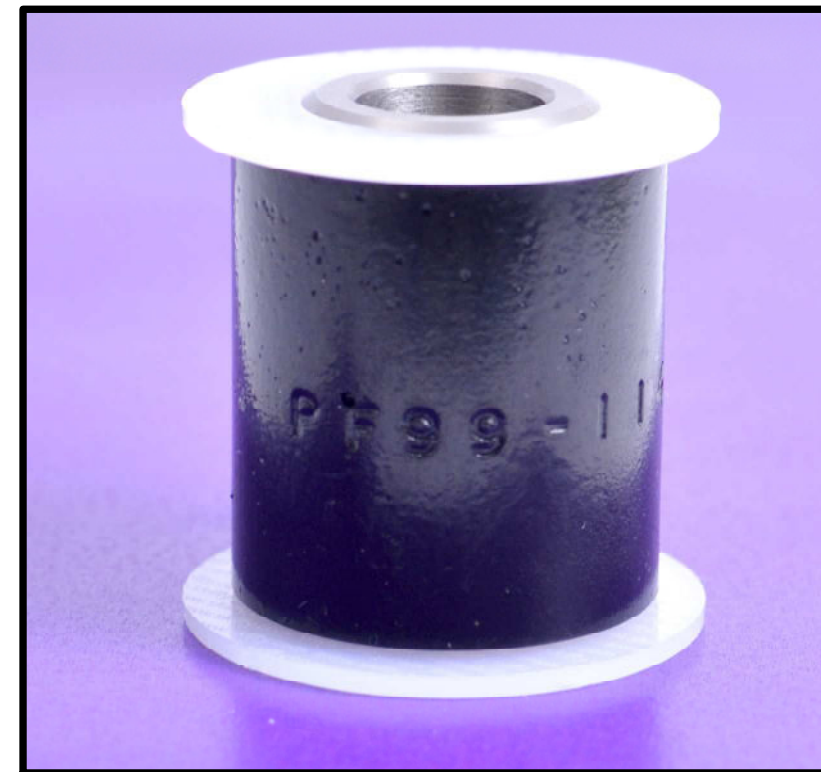

BUSH		
1.	MATERIAL	POLYURETHANE SHORE A 95
2.	COLOUR	BLACK
3.	BORE FINISH	KNURLED BORE
4.	KIT QUANTITY	1
SLEEVE		
1.	MATERIAL	STAINLESS STEEL
2.	LENGTH	35MM
3.	BORE	1/2", 12.7MM
4.	KIT QUANTITY	1
TUBE & MOUNTING		
1.	TO SUIT BORE	1 1/8" , 26.9MM TO 27.1MM
2.	TO SUIT WIDTH	31MM
3.	TO SUIT MOUNTING LENGTH	35MM
4.		
WASHER		
1.	MATERIAL	NYLON
2.	DIAMETER	34MM
3.	THICKNESS	1.5MM
4.	KIT QUANTITY	2

DESCRIPTION
KIT CAR BUSH, CATERHAM
STYLE BUSH, SHORT, 1/2"

© COPYRIGHT. ALL RIGHTS RESERVED
THIS DRAWING IS STRICTLY CONFIDENTIAL AND MUST NOT BE
COPIED, REPRODUCED OR ADAPTED, NOR MAY ARTICLES BE
MANUFACTURED IN ACCORDANCE WITH THE DRAWING WITHOUT
PRIOR WRITTEN PERMISSION OF POWERFLEX.

MATERIAL
POLYURETHANE SHORE A 95

DRAWING No.
99-114-12.7

REV
0

No	REVISION	BY	CHKD	DATE
0	ORIGINAL ISSUE	P.S.		25/6/12