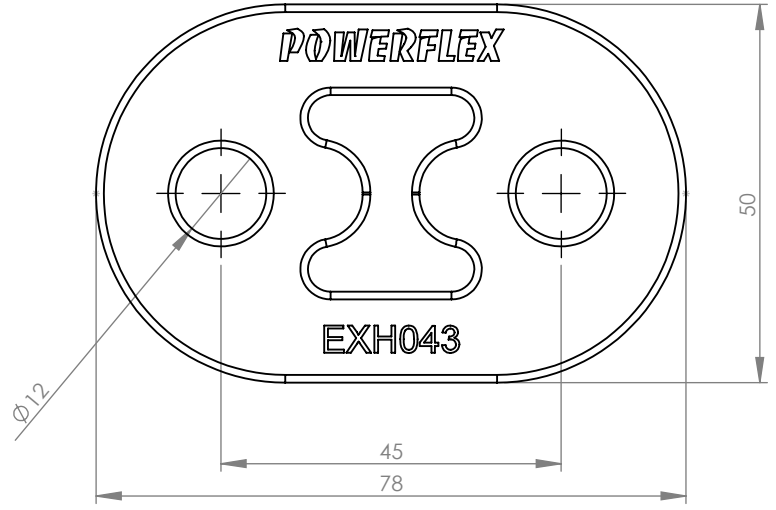

1 2 3 4 5 6

A

A

B

B

C

C