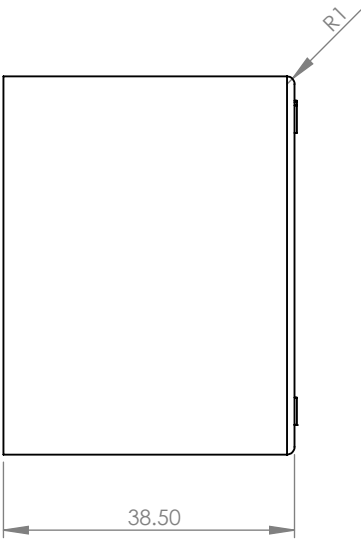

1 2 3 4 5 6

A

A

B

B

C

C

D

No	REVISION	BY	DATE	TITLE: <b>UNIVERSAL EXHAUST MOUNT</b>	DWG NO: <b>EXH043</b>	MATERIAL: POLYURETHANE SHORE A 65 RED	WEIGHT: 123g
O	ORIGINAL ISSUE	JO	31/01/22				
A				ALL DIMENSIONS IN MILLIMETERS UNLESS SPECIFIED OTHERWISE TOLERANCES UNLESS NOTED: ± 0.2mm ANGULAR ± 0.5°	A4 NOT TO SCALE	© COPYRIGHT, ALL RIGHTS RESERVED THIS DRAWING MUST NOT BE COPIED, REPRODUCED OR ADAPTED NOR MAY ARTICLES BE MANUFACTURED WITHOUT PRIOR WRITTEN PERMISSION OF EPTG LTD.	
B							