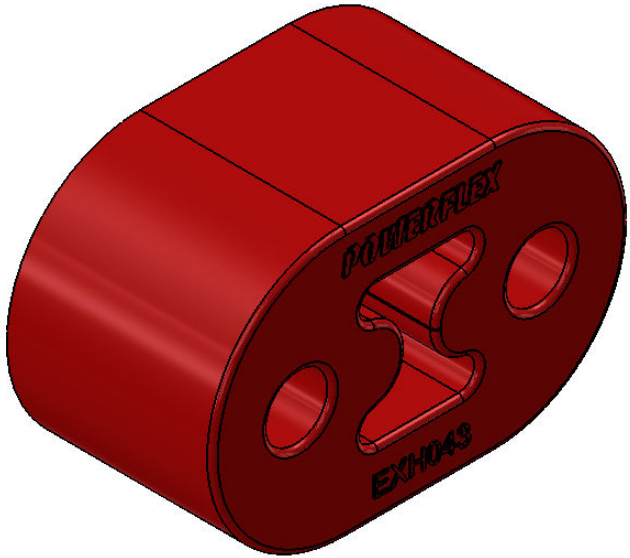

1 2 3 4 5 6

A

A

B

B

C

C

D

No	REVISION	BY	DATE	TITLE: <b>UNIVERSAL EXHAUST MOUNT</b>	DWG NO: <b>EXH043</b>	MATERIAL: POLYURETHANE SHORE A 65 RED	WEIGHT: 123g
O	ORIGINAL ISSUE	JO	31/01/22				
A				ALL DIMENSIONS IN MILLIMETERS UNLESS SPECIFIED OTHERWISE TOLERANCES UNLESS NOTED: ± 0.2mm ANGULAR ± 0.5°	A4 NOT TO SCALE	© COPYRIGHT, ALL RIGHTS RESERVED THIS DRAWING MUST NOT BE COPIED, REPRODUCED OR ADAPTED NOR MAY ARTICLES BE MANUFACTURED WITHOUT PRIOR WRITTEN PERMISSION OF EPTG LTD.	
B							